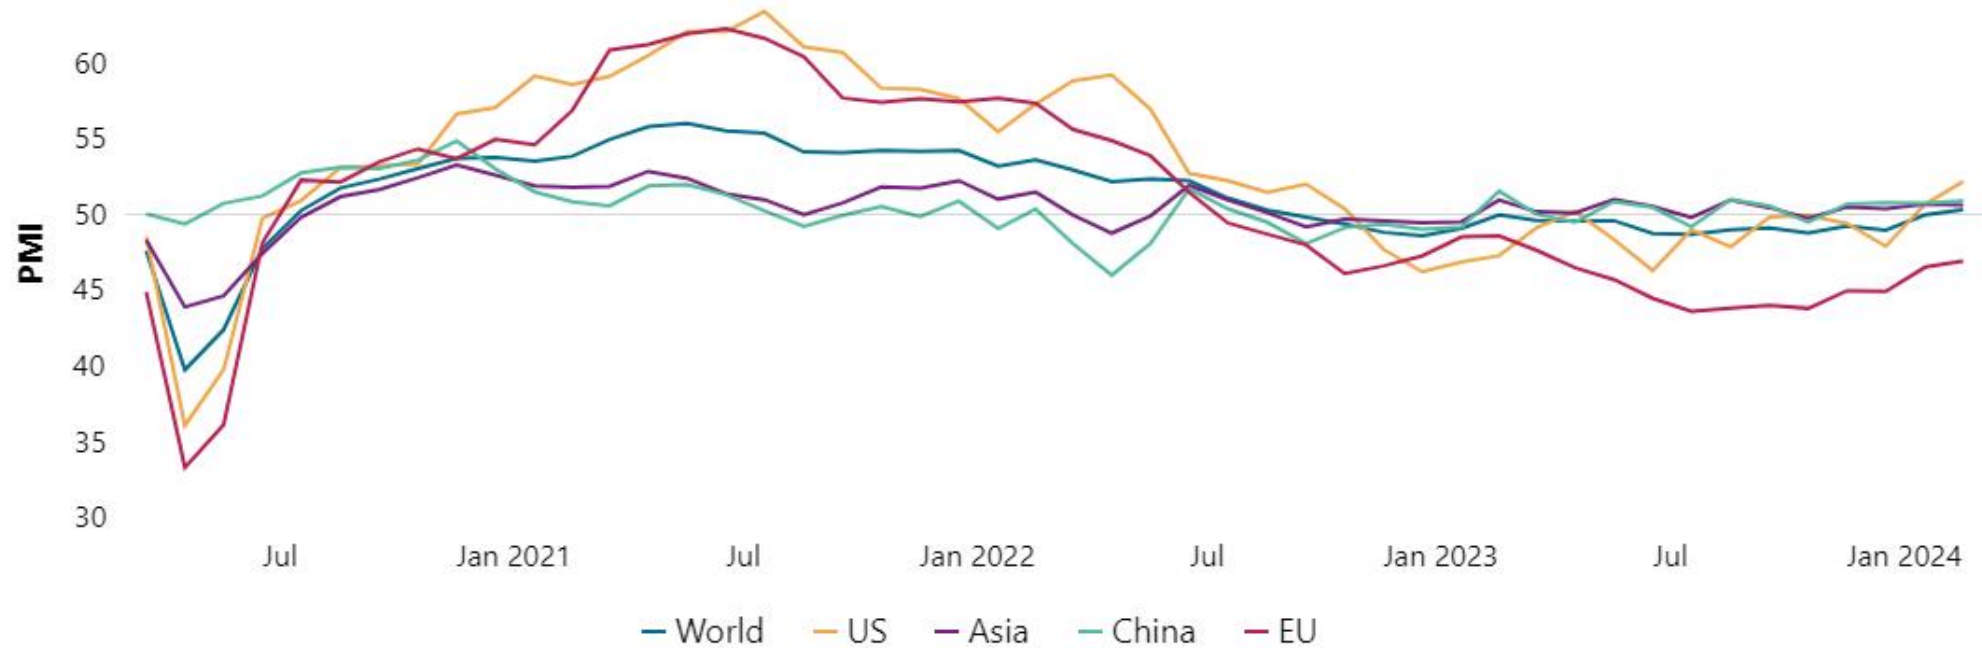

April 25, 2024

Breakbulk & Project Cargo

Introducing the Journal of Commerce Breakbulk Logistics Managers Index

The fragmented nature of project and breakbulk cargo logistics, which includes multiple cargo streams and vessel types and is dominated by tramp trading patterns that span the globe, renders the sector opaque and difficult to grasp for even the most sophisticated industry members.

Indices based on reports from vessel operators, owners, and brokers provide valuable information but are focused on a single aspect of this market, the carriers' perspective.

The Journal of Commerce is exploring ideas for a new breakbulk index, the Breakbulk Logistics Managers Index (BLMI), which would be based on anonymized reporting from the cargo owner/controller perspective and constructed similarly to the PMI indices created by S&P Global, our parent company.

Breakbulk & Project Cargo

An index for a fragmented market

Breakbulk & Project Cargo

With multiple players

Breakbulk & Project Cargo

Concept: a PMI-style index to measure expansion / contraction in the market

Global Purchasing Managers Index

Seasonally-adjusted manufacturing Purchasing Managers' Indexes (PMIs); an index reading of more than 50 indicates growth from the previous month

Source: S&P Global

© 2024 S&P Global