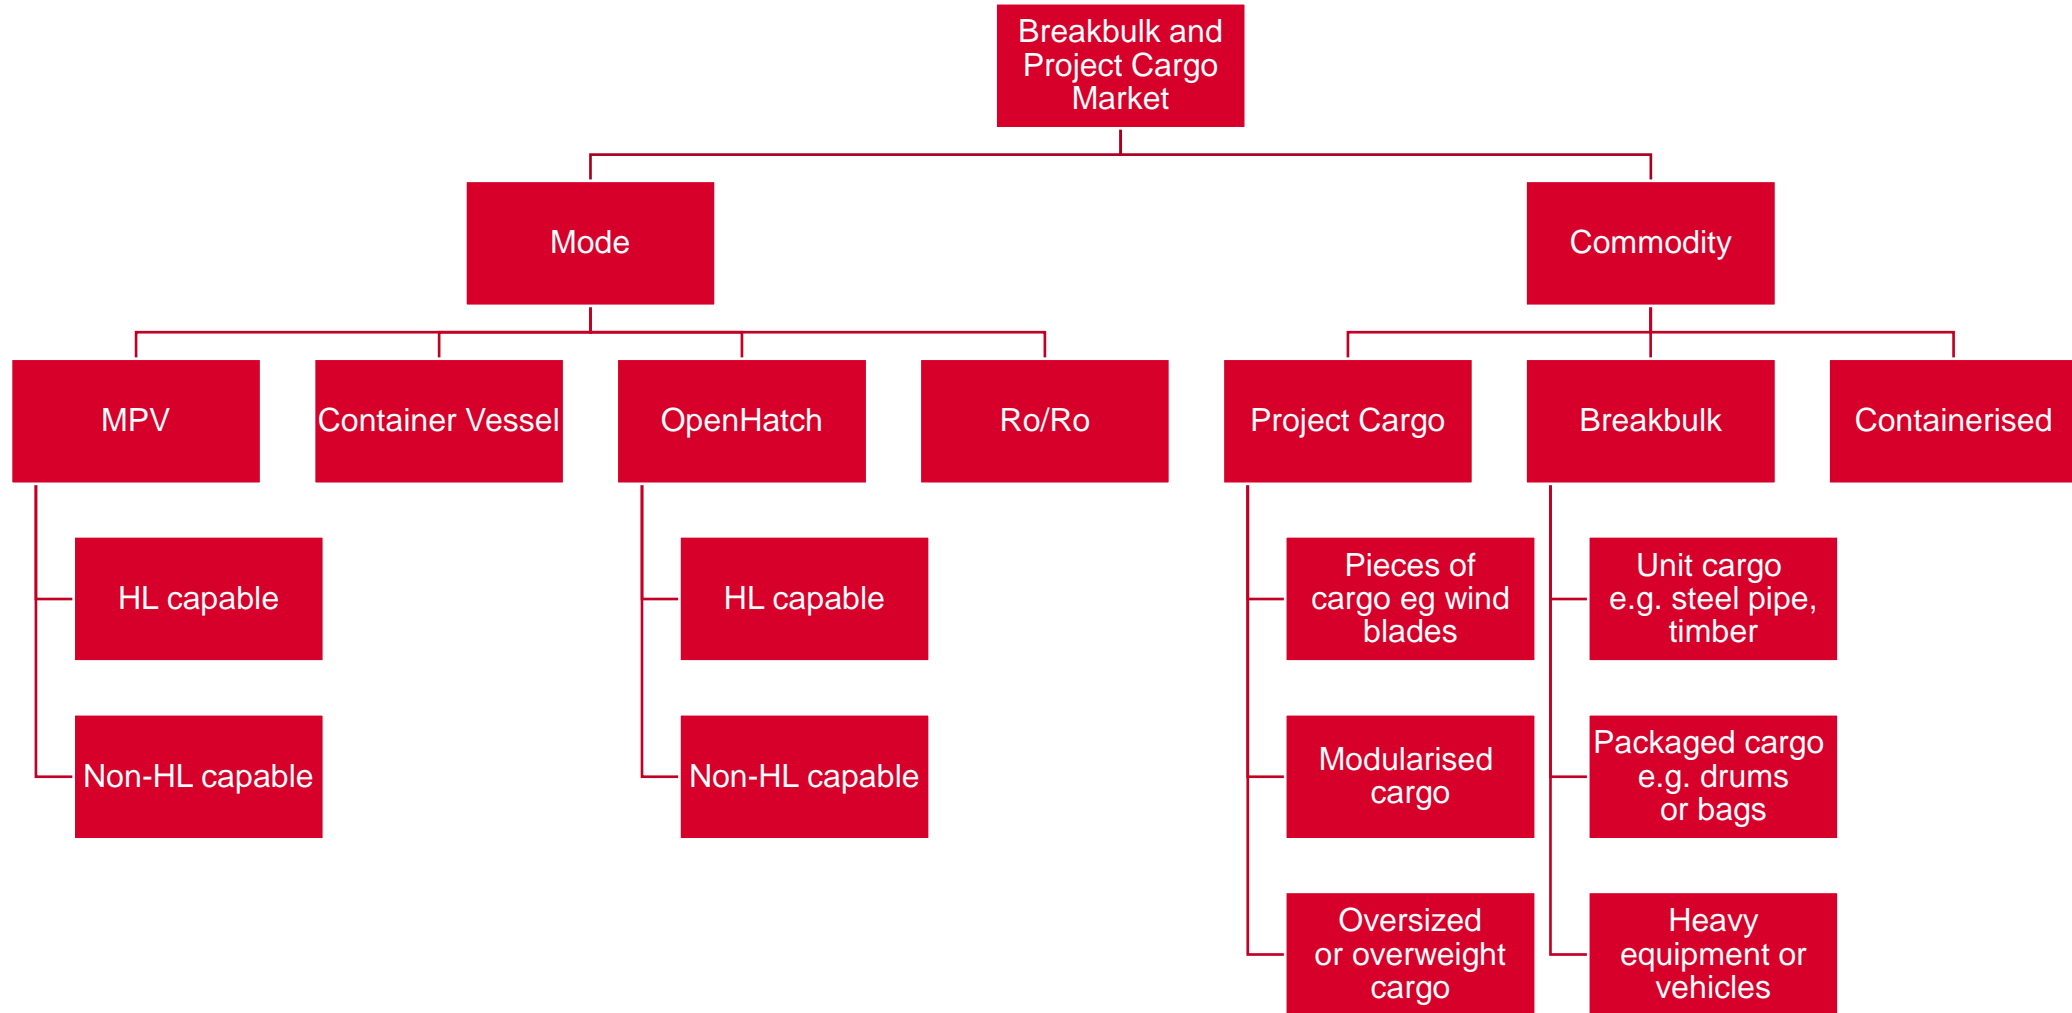

April 25, 2024

Breakbulk & Project Cargo

Introducing the Journal of Commerce Breakbulk Logistics Managers Index

The fragmented nature of project and breakbulk cargo logistics, which includes multiple cargo streams and vessel types and is dominated by tramp trading patterns that span the globe, renders the sector opaque and difficult to grasp for even the most sophisticated industry members.

Indices based on reports from vessel operators, owners, and brokers provide valuable information but are focused on a single aspect of this market, the carriers' perspective.

The Journal of Commerce is exploring ideas for a new breakbulk index, the Breakbulk Logistics Managers Index (BLMI), which would be based on anonymized reporting from the cargo owner/controller perspective and constructed similarly to the PMI indices created by S&P Global, our parent company.

Breakbulk & Project Cargo

An index for a fragmented market

Breakbulk & Project Cargo

With multiple players

Breakbulk & Project Cargo

Concept: a PMI-style index to measure expansion / contraction in the market