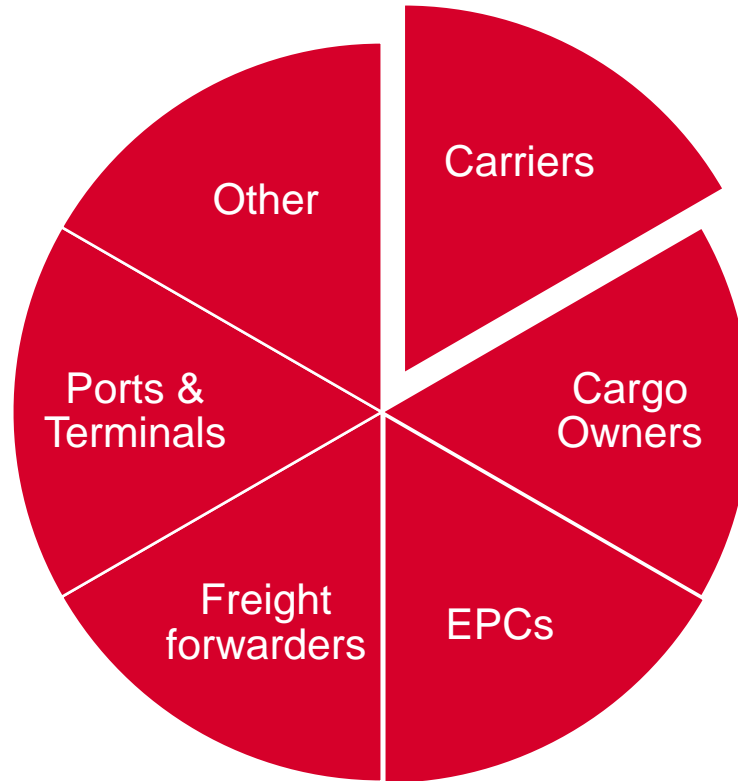

April 25, 2024

Breakbulk & Project Cargo

Introducing the Journal of Commerce Breakbulk Logistics Managers Index

The fragmented nature of project and breakbulk cargo logistics, which includes multiple cargo streams and vessel types and is dominated by tramp trading patterns that span the globe, renders the sector opaque and difficult to grasp for even the most sophisticated industry members.

Indices based on reports from vessel operators, owners, and brokers provide valuable information but are focused on a single aspect of this market, the carriers' perspective.

The Journal of Commerce is exploring ideas for a new breakbulk index, the Breakbulk Logistics Managers Index (BLMI), which would be based on anonymized reporting from the cargo owner/controller perspective and constructed similarly to the PMI indices created by S&P Global, our parent company.

Breakbulk & Project Cargo

An index for a fragmented market

Breakbulk & Project Cargo

With multiple players

Breakbulk & Project Cargo

Concept: a PMI-style index to measure expansion / contraction in the market